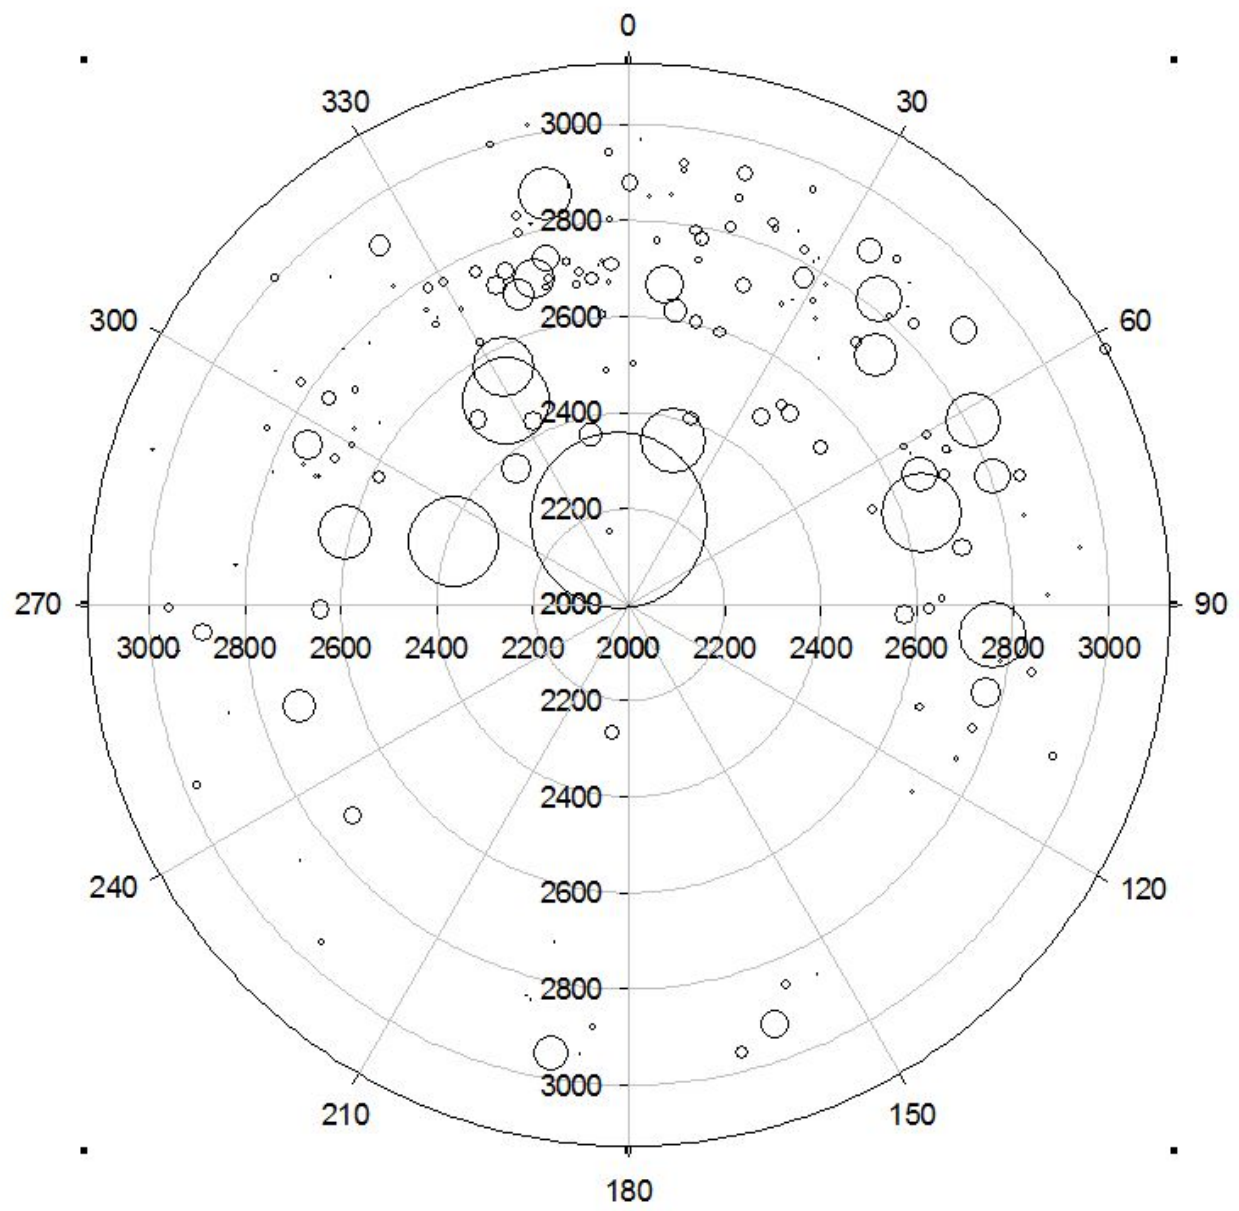

# Tobacco Root Mountains, MT

Max and average lichen diameter versus age, showing lichen growth rates for the Tobacco Root Mountains

○ MEAN ele vs Mean\_Aspect

# Polar Plot of $rg_{area}/rs_{area}$

# Scatterplot of Ldmean vs Lcmean