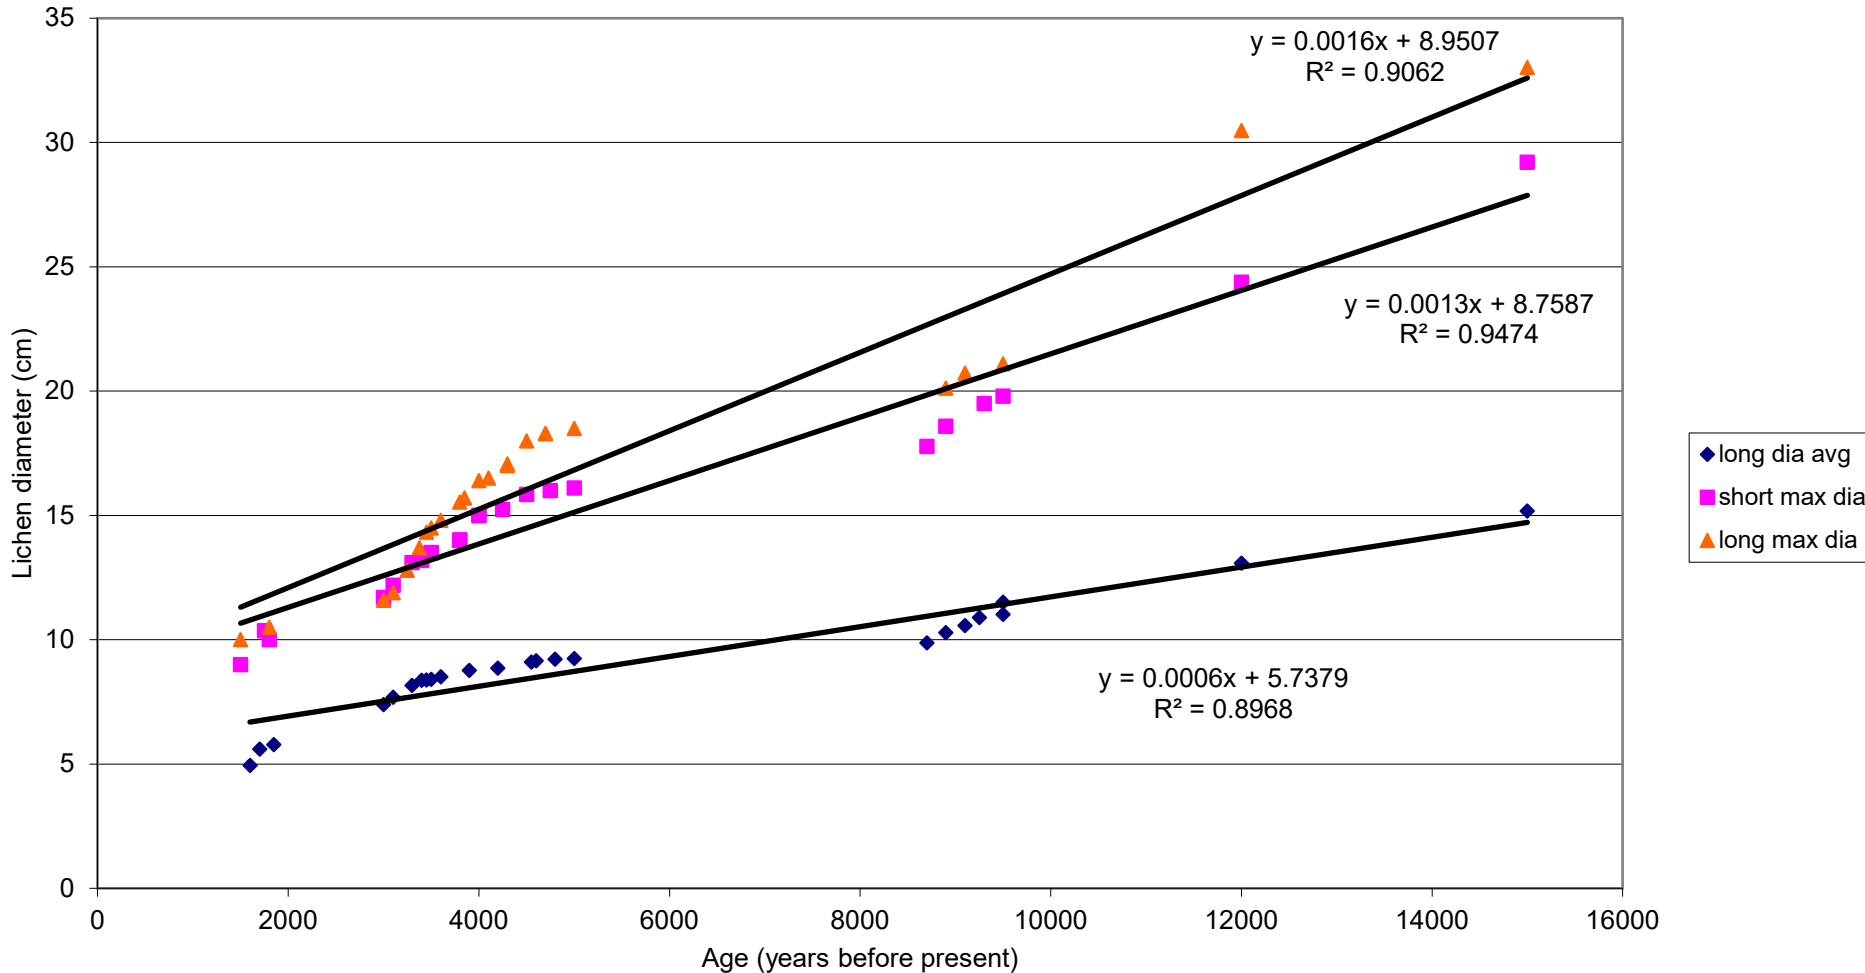

# Tobacco Root Mountains, MT

Max and average lichen diameter versus age, showing lichen growth rates for the Tobacco Root Mountains

○ MEAN ele vs Mean\_Aspect

# Polar Plot of $rg_{area}/rs_{area}$

# Scatterplot of Ldmean vs Lcmean