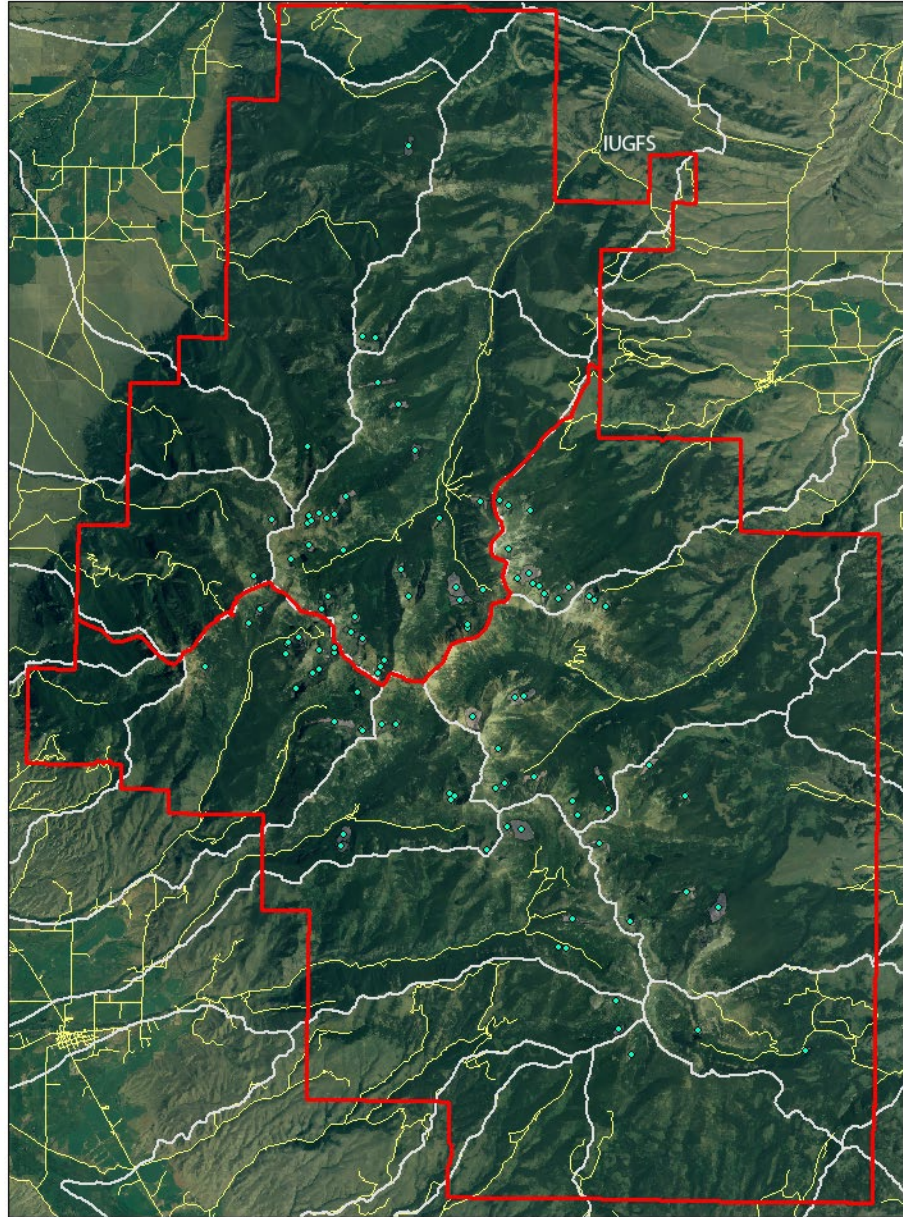

# Tobacco Root Mountains, MT

Max and average lichen diameter versus age, showing lichen growth rates for the Tobacco Root Mountains

○ MEAN ele vs Mean\_Aspect

# Polar Plot of $rg_{area}/rs_{area}$

# Scatterplot of Ldmean vs Lcmean