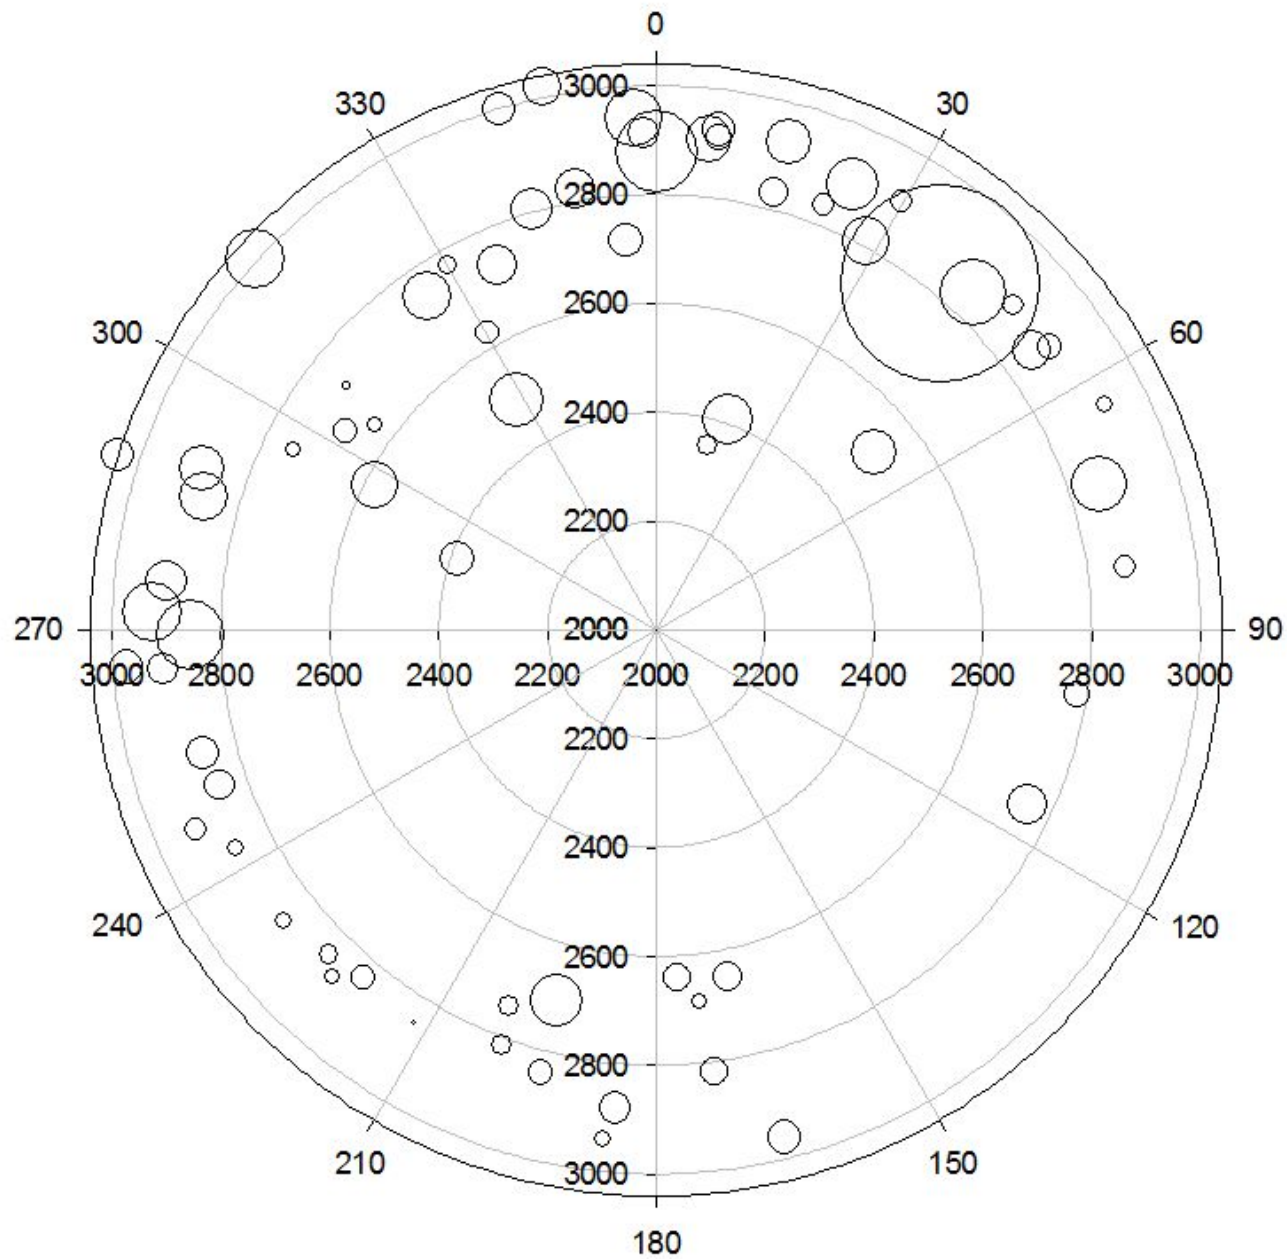

# Tobacco Root Mountains, MT

Max and average lichen diameter versus age, showing lichen growth rates for the Tobacco Root Mountains

○ MEAN ele vs Mean\_Aspect

# Polar Plot of $rg_{area}/rs_{area}$

# Scatterplot of Ldmean vs Lcmean